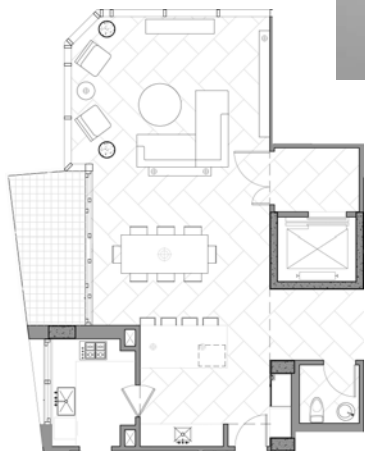

Shower Pipe
AXOR
Citterio

Bath Mixer
MASSAUD

Emerald Fixtures

Emerald Typical Floor Plan

stone-8

mother of pearl inlay

wood-2

paint-4