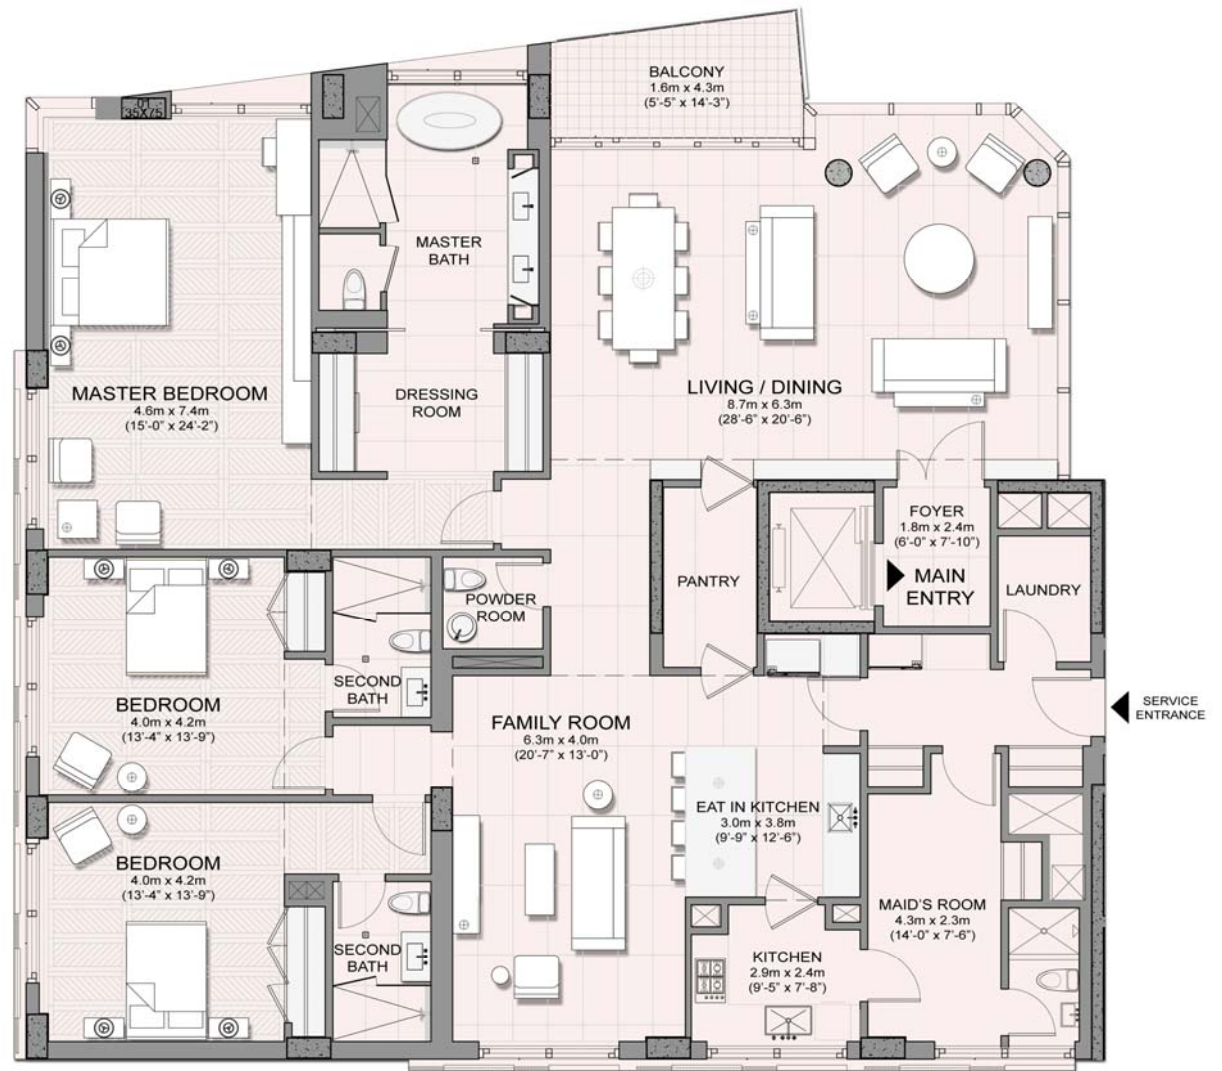

Powder Room Faucet
AXOR
Citterio

Kitchen Faucet
AXOR
Citterio Tall

Shower Pipe
AXOR
Citterio

Bath Mixer
MASSAUD

Rose Gold Fixtures

Rose Gold Typical Floor Plan

stone-1

mother of pearl inlay

wood-1

paint-1

Entry Foyer

stone-1

mother of pearl inlay

wood-1

paint-1

Living/ Dining Room